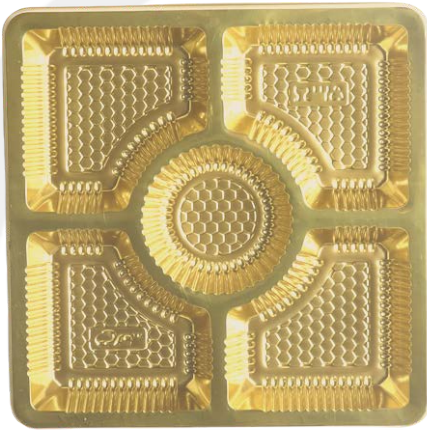

MEDIUM ROUND
4 Cavity
SIZE: 280 MM / SKU:QPMDF-6
PRICE: RS 16.00

DRY FRUIT INSERTS

MEDIUM ROUND
1 Cavity + 18 Ladoo
SIZE: 280 MM / SKU:QPMDF-7
PRICE: RS 16.00

BIG ROUND
7 Cavity
SIZE: 355 MM / SKU:QPMDF-8
PRICE: RS 17.00

DRY FRUIT INSERTS

BIG OCTAGON
13 Cavity

SIZE: 432 MM / SKU:QPMDF-13
PRICE: RS 22.00

SMALL SQUARE
4 Cavity

SIZE: 215*215 MM / SKU:QPMDF-14
PRICE: RS 8.00

SMALL SQUARE
5 Cavity Round

SIZE: 215*215 MM / SKU:QPMDF-15
PRICE: RS 8.00

BIG SQUARE
4 Cavity

SIZE: 260*260MM / SKU:QPMDF-16
PRICE: RS 10.00

BIG SQUARE
5 Cavity Round

SIZE: 260*260MM / SKU:QPMDF-17
PRICE: RS 10.00

BIG SQUARE
5 Cavity Square

SIZE: 260*260MM / SKU:QPMDF-18
PRICE: RS 10.00

DRY FRUIT INSERTS

BIG SQUARE
4 + 9 Cavity

SIZE: 260*260MM / SKU:QPMDf-19
PRICE: RS 10.00

BIG SQUARE
25 Cavity

SIZE: 260*260MM / SKU:QPMDf-20
PRICE: RS 10.00

BIG SQUARE
4 + 12 Cavity

SIZE: 260*260MM / SKU:QPMDf-21
PRICE: RS 10.00