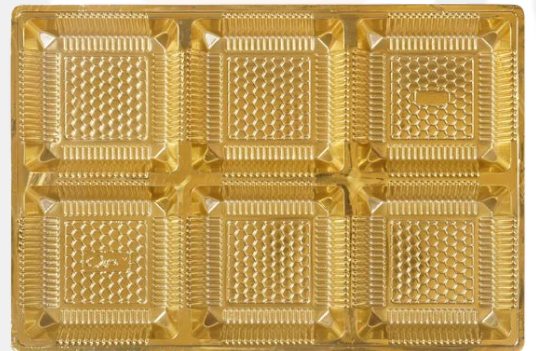

DRY FRUIT INSERTS

BIG OCTAGON
13 Cavity

SIZE: 432 MM / SKU:QPMDF-13
PRICE: RS 22.00

SMALL SQUARE
4 Cavity

SIZE: 215*215 MM / SKU:QPMDF-14
PRICE: RS 8.00

SMALL SQUARE
5 Cavity Round

SIZE: 215*215 MM / SKU:QPMDF-15
PRICE: RS 8.00

BIG SQUARE
4 Cavity

SIZE: 260*260MM / SKU:QPMDF-16
PRICE: RS 10.00

BIG SQUARE
5 Cavity Round

SIZE: 260*260MM / SKU:QPMDF-17
PRICE: RS 10.00

BIG SQUARE
5 Cavity Square

SIZE: 260*260MM / SKU:QPMDF-18
PRICE: RS 10.00

DRY FRUIT INSERTS

BIG SQUARE
4 + 9 Cavity

SIZE: 260*260MM / SKU:QPMDf-19
PRICE: RS 10.00

BIG SQUARE
25 Cavity

SIZE: 260*260MM / SKU:QPMDf-20
PRICE: RS 10.00

BIG SQUARE
4 + 12 Cavity

SIZE: 260*260MM / SKU:QPMDf-21
PRICE: RS 10.00

RECTANGLE
6 Cavity

SIZE: 220*320 MM / SKU:QPMDf-22
PRICE: RS 12.00

RECTANGLE
4+8 Cavity

SIZE: 220*320MM / SKU:QPMDf-23
PRICE: RS 12.00

RECTANGLE
4+8 Ladoo

SIZE: 220*320MM / SKU:QPMDf-24
PRICE: RS 12.00

DRY FRUIT INSERTS