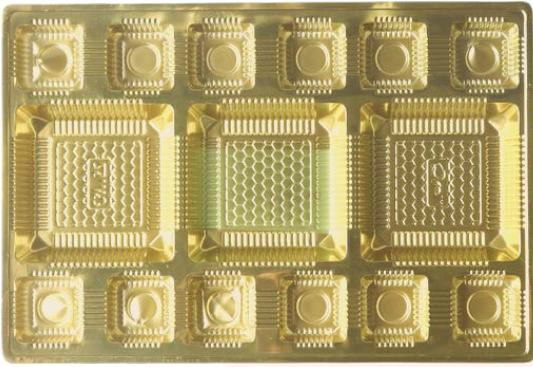

DRY FRUIT INSERTS

BIG SQUARE
4 + 9 Cavity

SIZE: 260*260MM / SKU:QPMDf-19
PRICE: RS 10.00

BIG SQUARE
25 Cavity

SIZE: 260*260MM / SKU:QPMDf-20
PRICE: RS 10.00

BIG SQUARE
4 + 12 Cavity

SIZE: 260*260MM / SKU:QPMDf-21
PRICE: RS 10.00

RECTANGLE
6 Cavity

SIZE: 220*320 MM / SKU:QPMDf-22
PRICE: RS 12.00

RECTANGLE
4+8 Cavity

SIZE: 220*320MM / SKU:QPMDf-23
PRICE: RS 12.00

RECTANGLE
4+8 Ladoo

SIZE: 220*320MM / SKU:QPMDf-24
PRICE: RS 12.00

DRY FRUIT INSERTS