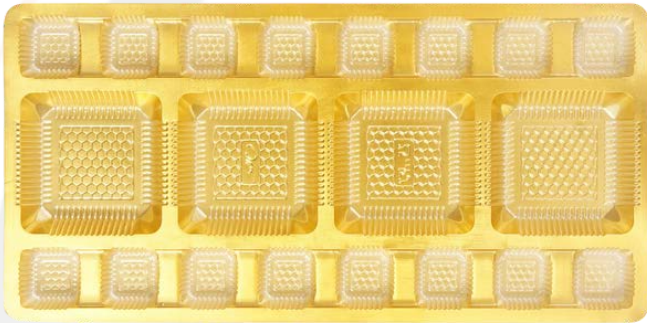

SQUARE

4+12 Cavity

SIZE: 380*380MM / SKU:QPMDF-29

PRICE: RS 19.00

SQUARE

4 + 16 Cavity

SIZE: 380*380MM / SKU:QPMDF-30

PRICE: RS 19.00

DRY FRUIT INSERTS

SQUARE
5 Cavity Round
SIZE: 380*380MM / SKU:QPMDF-31
PRICE: RS 19.00

LONG
4 Cavity
SIZE: 115*432MM / SKU:QPMDF-32
PRICE: RS 8.00

SMALL
4 + 16 Cavity
SIZE: 215*432MM / SKU:QPMDF-33
PRICE: RS 13.00

BIG
4 + 16 Cavity
SIZE: 255*455MM / SKU:QPMDF-34
PRICE: RS 16.00

SWASTIK
4+25 Cavity
SIZE: 345*345MM / SKU:QPMDF-35
PRICE: RS 15.00

SQUARE
4 + 16 Cavity
SIZE: 330*330MM / SKU:QPMDF-36
PRICE: RS 15.00

DRY FRUIT INSERTS