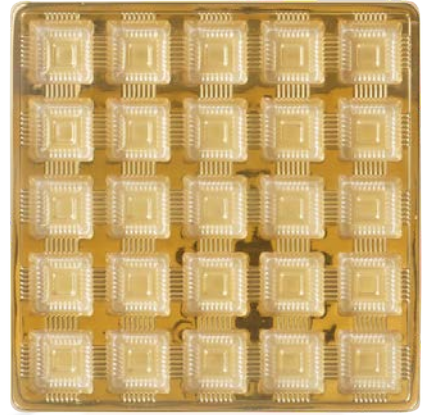

DRY FRUIT INSERTS

BIG OCTAGON
13 Cavity

SIZE: 432 MM / SKU:QPMDF-13
PRICE: RS 22.00

SMALL SQUARE
4 Cavity

SIZE: 215*215 MM / SKU:QPMDF-14
PRICE: RS 8.00

SMALL SQUARE
5 Cavity Round

SIZE: 215*215 MM / SKU:QPMDF-15
PRICE: RS 8.00

BIG SQUARE
4 Cavity

SIZE: 260*260MM / SKU:QPMDF-16
PRICE: RS 10.00

BIG SQUARE
5 Cavity Round

SIZE: 260*260MM / SKU:QPMDF-17
PRICE: RS 10.00

BIG SQUARE
5 Cavity Square

SIZE: 260*260MM / SKU:QPMDF-18
PRICE: RS 10.00

DRY FRUIT INSERTS

BIG SQUARE
4 + 9 Cavity

SIZE: 260*260MM / SKU:QPMDf-19
PRICE: RS 10.00

BIG SQUARE
25 Cavity

SIZE: 260*260MM / SKU:QPMDf-20
PRICE: RS 10.00

BIG SQUARE
4 + 12 Cavity

SIZE: 260*260MM / SKU:QPMDf-21
PRICE: RS 10.00