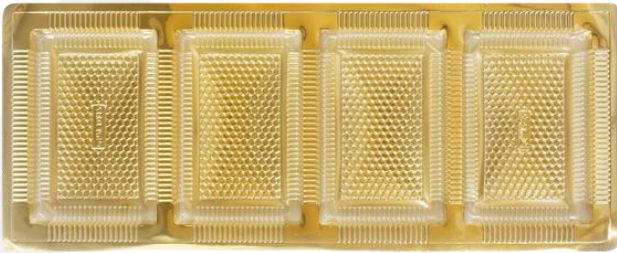

RECTANGLE
6 Cavity

SIZE: 220*320 MM / SKU:QPMDf-22
PRICE: RS 12.00

RECTANGLE
4+8 Cavity

SIZE: 220*320MM / SKU:QPMDf-23
PRICE: RS 12.00

RECTANGLE
4+8 Ladoo

SIZE: 220*320MM / SKU:QPMDf-24
PRICE: RS 12.00

DRY FRUIT INSERTS

RECTANGLE

3+12 Cavity

SIZE: 220*320MM / SKU:QPMDF-25

PRICE: RS 12.00

SMALL

4 Cavity- DF -14

SIZE: 180*420 / SKU:QPMDF-26

PRICE: RS 14.00

BIG

4 Cavity- DF -15

SIZE: 204*508 / SKU:QPMDF-27

PRICE: RS 14.00

BUTTERFLY SQUARE

4 + 14

SIZE: 380*380MM / SKU:QPMDF-28

PRICE: RS 19.00