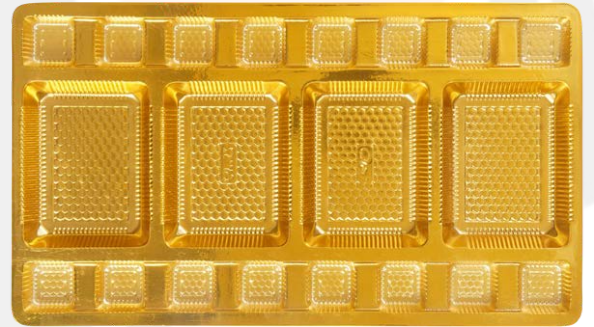

SQUARE

4+12 Cavity

SIZE: 380*380MM / SKU:QPMDF-29

PRICE: RS 19.00

SQUARE

4 + 16 Cavity

SIZE: 380*380MM / SKU:QPMDF-30

PRICE: RS 19.00

DRY FRUIT INSERTS

SQUARE
5 Cavity Round
SIZE: 380*380MM / SKU:QPMDF-31
PRICE: RS 19.00

LONG
4 Cavity
SIZE: 115*432MM / SKU:QPMDF-32
PRICE: RS 8.00

SMALL
4 + 16 Cavity
SIZE: 215*432MM / SKU:QPMDF-33
PRICE: RS 13.00

BIG
4 + 16 Cavity
SIZE: 255*455MM / SKU:QPMDF-34
PRICE: RS 16.00

SWASTIK
4+25 Cavity
SIZE: 345*345MM / SKU:QPMDF-35
PRICE: RS 15.00

SQUARE
4 + 16 Cavity
SIZE: 330*330MM / SKU:QPMDF-36
PRICE: RS 15.00

DRY FRUIT INSERTS