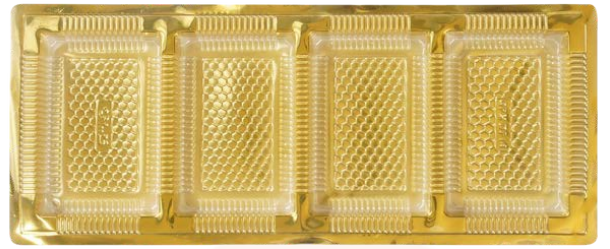

DRY FRUIT INSERTS

BIG SQUARE
4 + 9 Cavity

SIZE: 260*260MM / SKU:QPMDf-19
PRICE: RS 10.00

BIG SQUARE
25 Cavity

SIZE: 260*260MM / SKU:QPMDf-20
PRICE: RS 10.00

BIG SQUARE
4 + 12 Cavity

SIZE: 260*260MM / SKU:QPMDf-21
PRICE: RS 10.00

RECTANGLE
6 Cavity

SIZE: 220*320 MM / SKU:QPMDf-22
PRICE: RS 12.00

RECTANGLE
4+8 Cavity

SIZE: 220*320MM / SKU:QPMDf-23
PRICE: RS 12.00

RECTANGLE
4+8 Ladoo

SIZE: 220*320MM / SKU:QPMDf-24
PRICE: RS 12.00

DRY FRUIT INSERTS

RECTANGLE

3+12 Cavity

SIZE: 220*320MM / SKU:QPMDF-25

PRICE: RS 12.00

SMALL

4 Cavity- DF -14

SIZE: 180*420 / SKU:QPMDF-26

PRICE: RS 14.00