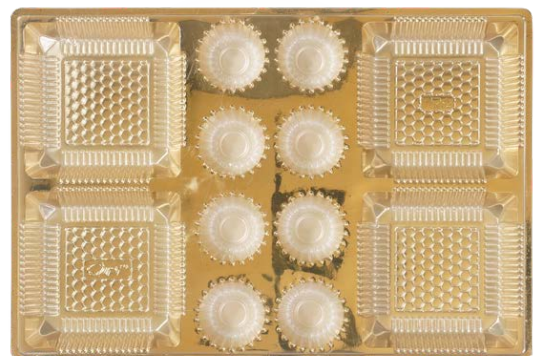

DRY FRUIT INSERTS

BIG OCTAGON
13 Cavity

SIZE: 432 MM / SKU:QPMDF-13
PRICE: RS 22.00

SMALL SQUARE
4 Cavity

SIZE: 215*215 MM / SKU:QPMDF-14
PRICE: RS 8.00

SMALL SQUARE
5 Cavity Round

SIZE: 215*215 MM / SKU:QPMDF-15
PRICE: RS 8.00

BIG SQUARE
4 Cavity

SIZE: 260*260MM / SKU:QPMDF-16
PRICE: RS 10.00

BIG SQUARE
5 Cavity Round

SIZE: 260*260MM / SKU:QPMDF-17
PRICE: RS 10.00

BIG SQUARE
5 Cavity Square

SIZE: 260*260MM / SKU:QPMDF-18
PRICE: RS 10.00

DRY FRUIT INSERTS

BIG SQUARE
4 + 9 Cavity

SIZE: 260*260MM / SKU:QPMDf-19
PRICE: RS 10.00

BIG SQUARE
25 Cavity

SIZE: 260*260MM / SKU:QPMDf-20
PRICE: RS 10.00

BIG SQUARE
4 + 12 Cavity

SIZE: 260*260MM / SKU:QPMDf-21
PRICE: RS 10.00

RECTANGLE
6 Cavity

SIZE: 220*320 MM / SKU:QPMDf-22
PRICE: RS 12.00

RECTANGLE
4+8 Cavity

SIZE: 220*320MM / SKU:QPMDf-23
PRICE: RS 12.00

RECTANGLE
4+8 Ladoo

SIZE: 220*320MM / SKU:QPMDf-24
PRICE: RS 12.00

DRY FRUIT INSERTS