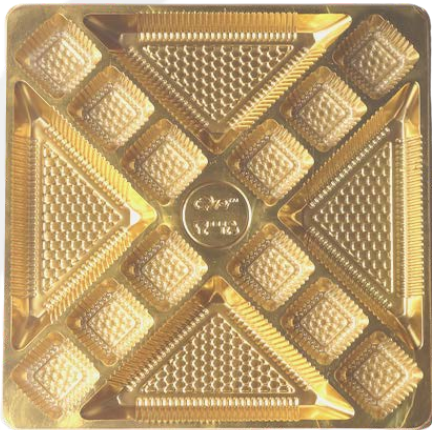

DRY FRUIT INSERTS

BIG OCTAGON
13 Cavity

SIZE: 432 MM / SKU:QPMDF-13
PRICE: RS 22.00

SMALL SQUARE
4 Cavity

SIZE: 215*215 MM / SKU:QPMDF-14
PRICE: RS 8.00

SMALL SQUARE
5 Cavity Round

SIZE: 215*215 MM / SKU:QPMDF-15
PRICE: RS 8.00

BIG SQUARE
4 Cavity

SIZE: 260*260MM / SKU:QPMDF-16
PRICE: RS 10.00

BIG SQUARE
5 Cavity Round

SIZE: 260*260MM / SKU:QPMDF-17
PRICE: RS 10.00

BIG SQUARE
5 Cavity Square

SIZE: 260*260MM / SKU:QPMDF-18
PRICE: RS 10.00

DRY FRUIT INSERTS

BIG SQUARE
4 + 9 Cavity

SIZE: 260*260MM / SKU:QPMDf-19
PRICE: RS 10.00

BIG SQUARE
25 Cavity

SIZE: 260*260MM / SKU:QPMDf-20
PRICE: RS 10.00

BIG SQUARE
4 + 12 Cavity

SIZE: 260*260MM / SKU:QPMDf-21
PRICE: RS 10.00

RECTANGLE
6 Cavity

SIZE: 220*320 MM / SKU:QPMDf-22
PRICE: RS 12.00

RECTANGLE
4+8 Cavity

SIZE: 220*320MM / SKU:QPMDf-23
PRICE: RS 12.00

RECTANGLE
4+8 Ladoo

SIZE: 220*320MM / SKU:QPMDf-24
PRICE: RS 12.00

DRY FRUIT INSERTS